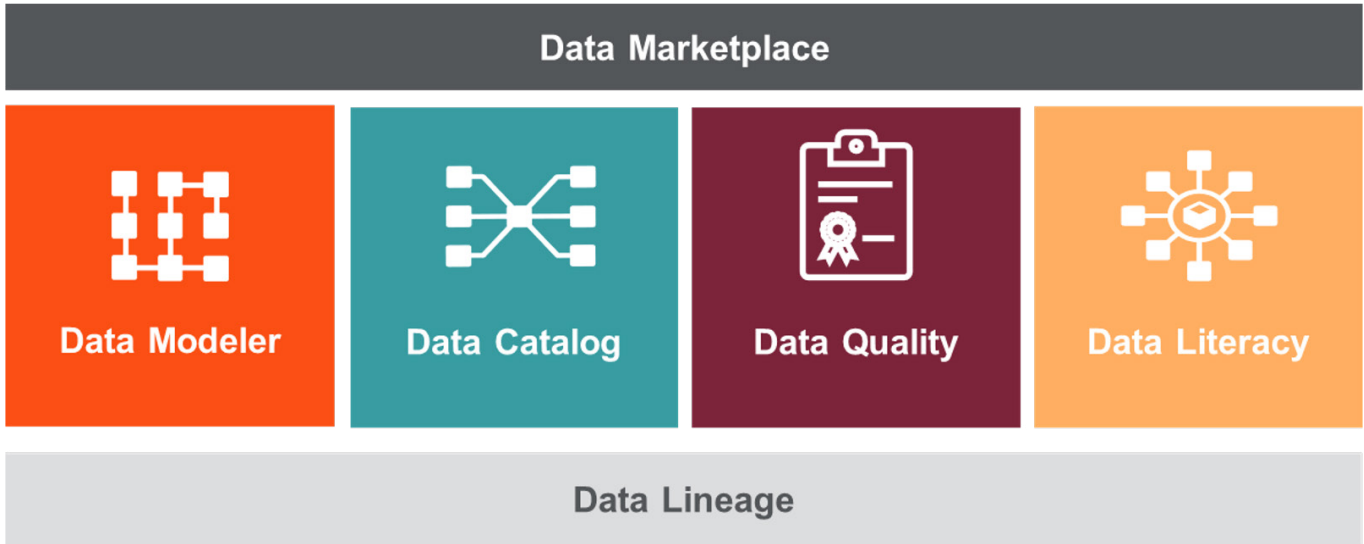

The erwin by Quest portfolio

for data marketplace consumers. Continuously monitor key data sources, including critical data supporting AI use, and be alerted as data quality drifts beyond acceptable thresholds to take action.

erwin Data Literacy

erwin Data Literacy by Quest provides data stewards and owners with the business glossary and stewardship capabilities to collaboratively define enterprise data in business terms, incorporate policies and manage data and AI governance accountability and workflow. A business-friendly asset discovery and collaboration experience ensures all organizational users can easily find, assess, understand and use appropriately high-value data assets within your enterprise.

erwin Data Marketplace

erwin Data Marketplace by Quest provides one central location for data users to shop for, analyze, collaborate on and gain access to needed, trusted data. Discover, compare and identify best-fitting data products, datasets and AI models within a consumer-like shopping experience fueled with data intelligence. Leverage automated data value scoring, share data knowledge with ratings

and reviews and speed governed access to data for users to maximize business impact.

About Quest

Quest creates software solutions that make the benefits of new technology real in an increasingly complex IT landscape. From database and systems management, to Active Directory and Microsoft 365 migration and management, and cybersecurity resilience, Quest helps customers solve their next IT challenge now. Quest Software. Where next meets now.